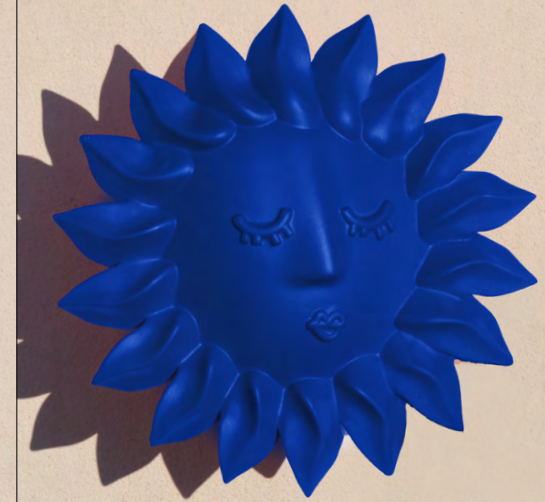

Size: Different sizes

Specs:

Art.11526B_STOOL WOMAN BLUE

Art.11525B_STOOL MAN BLUE

€260 £240 \$390 €216,66
EX-VAT

Art.11535B_MOON

€42 £40 \$65 €35
EX-VAT

Art.11534B_SUN