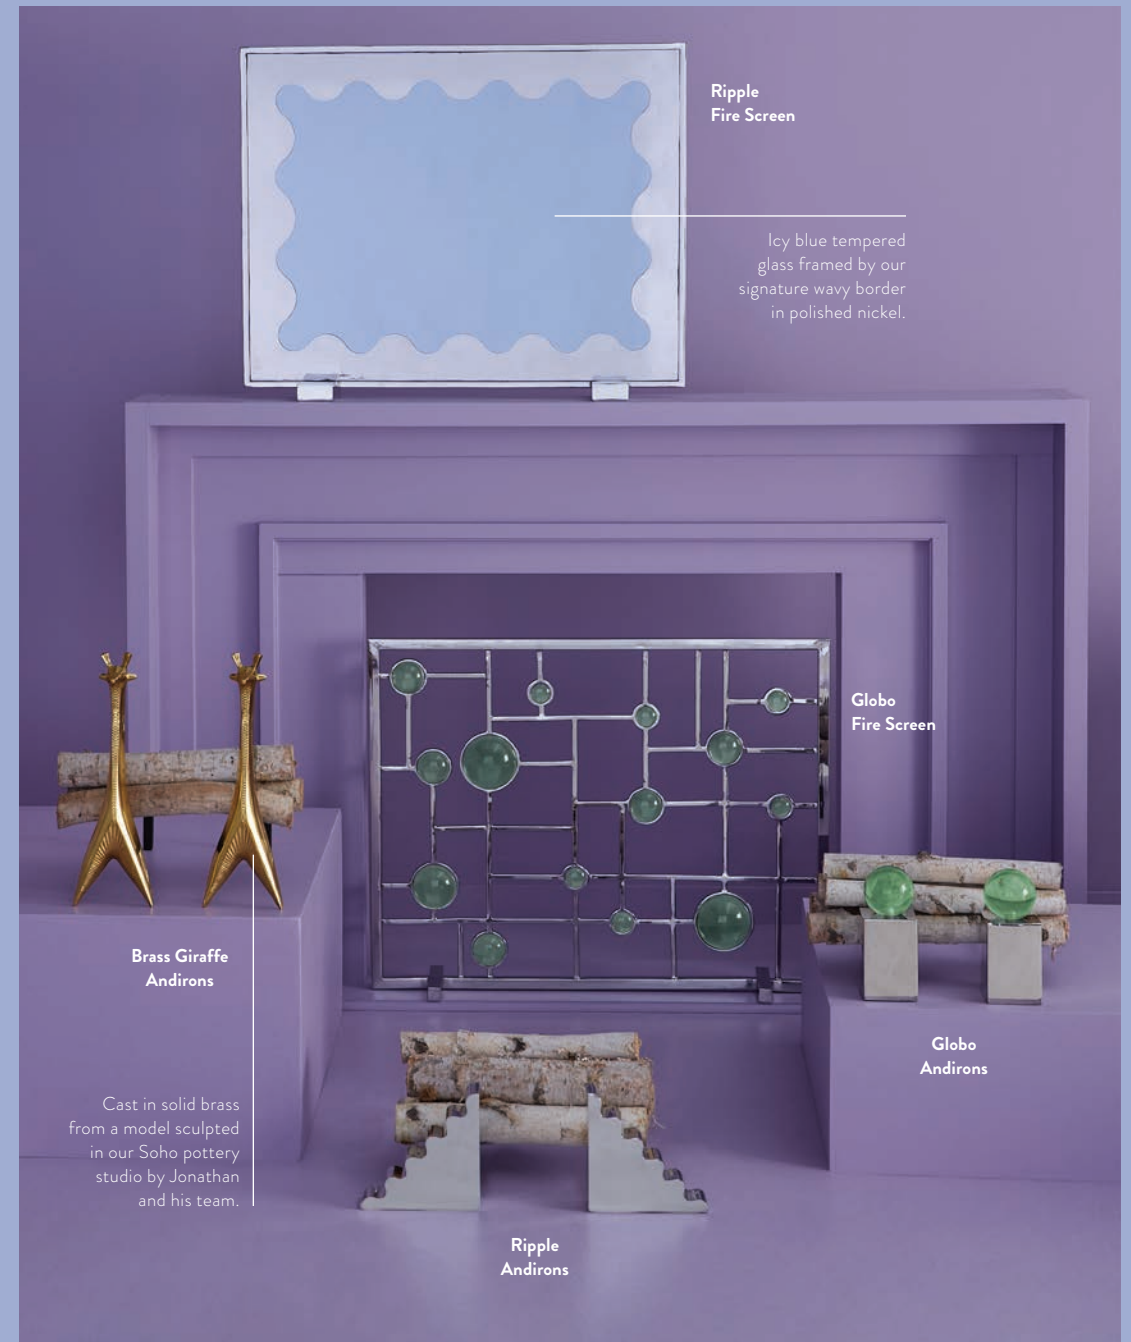

Settee
 Olympus Oatmeal bouclé

Bench
 shearling

Lounge Chair
 Olympus Oatmeal bouclé

Bench
 Lido Celadon velvet

Bench
 Rialto Lavender velvet

Bench
 Olympus Oatmeal bouclé

FIRE IT UP
FIREPLACES

Give your logs a lift and pretty up your place. Our new range of fireplace accessories is designed to stoke style at the flashiest point in the room.