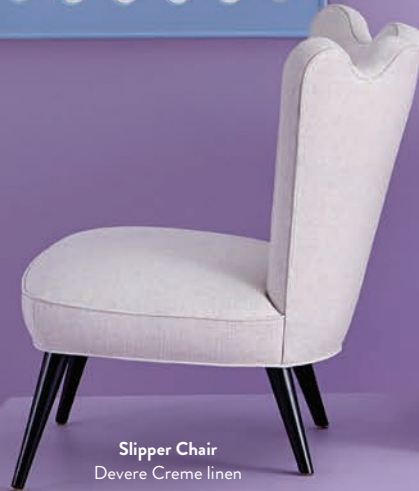

Slipper Chair
Devere Creme linen

Lacquer Cube
blue

Short
Accent Table

Tall
Accent Table

Lacquer Cube
white

SWEET SPOTS LOUNGE CHAIRS

Touch-me textures, chic and unexpected colors, and no bad angles. Our timeless chairs are made for coying up and staying put—you'll never want to get up.