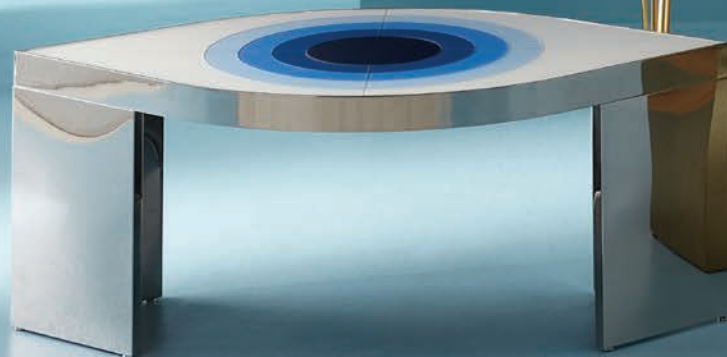

Round Mirror
multi blue

Round Mirror
multicolor

Capsule Mirror
multicolor

Table Lamp
nickel

Three-Drawer Chest
multi blue

Three-Drawer Chest
multicolor

Credenza
multicolor

Credenza
multi blue

Eye Cocktail Table
multi blue & nickel

Eye Cocktail Table
multicolor & brass

Floor Lamp
brass

PARISIAN FLAIR RIDER

Our modern homage to Empire style, featuring glossy black lacquer, polished metals, and dreamy velvets. Leggy bases, chic sabots, and fabulous finials add more than a dash of drama.