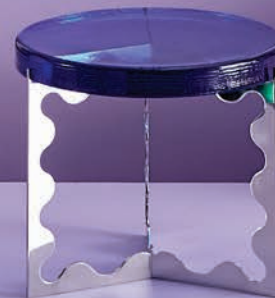

Short
Accent Table