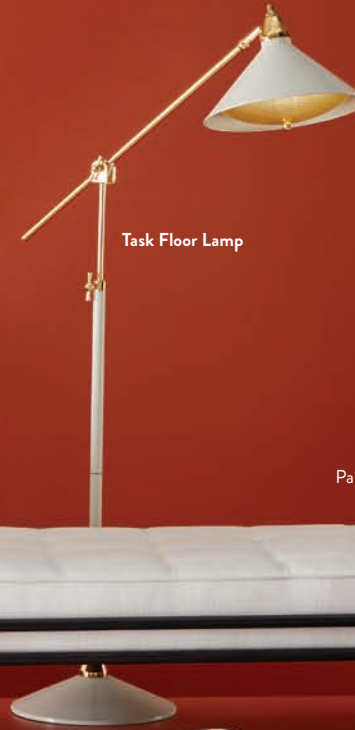

Daybed
Palermo Dove linen

Task Floor Lamp