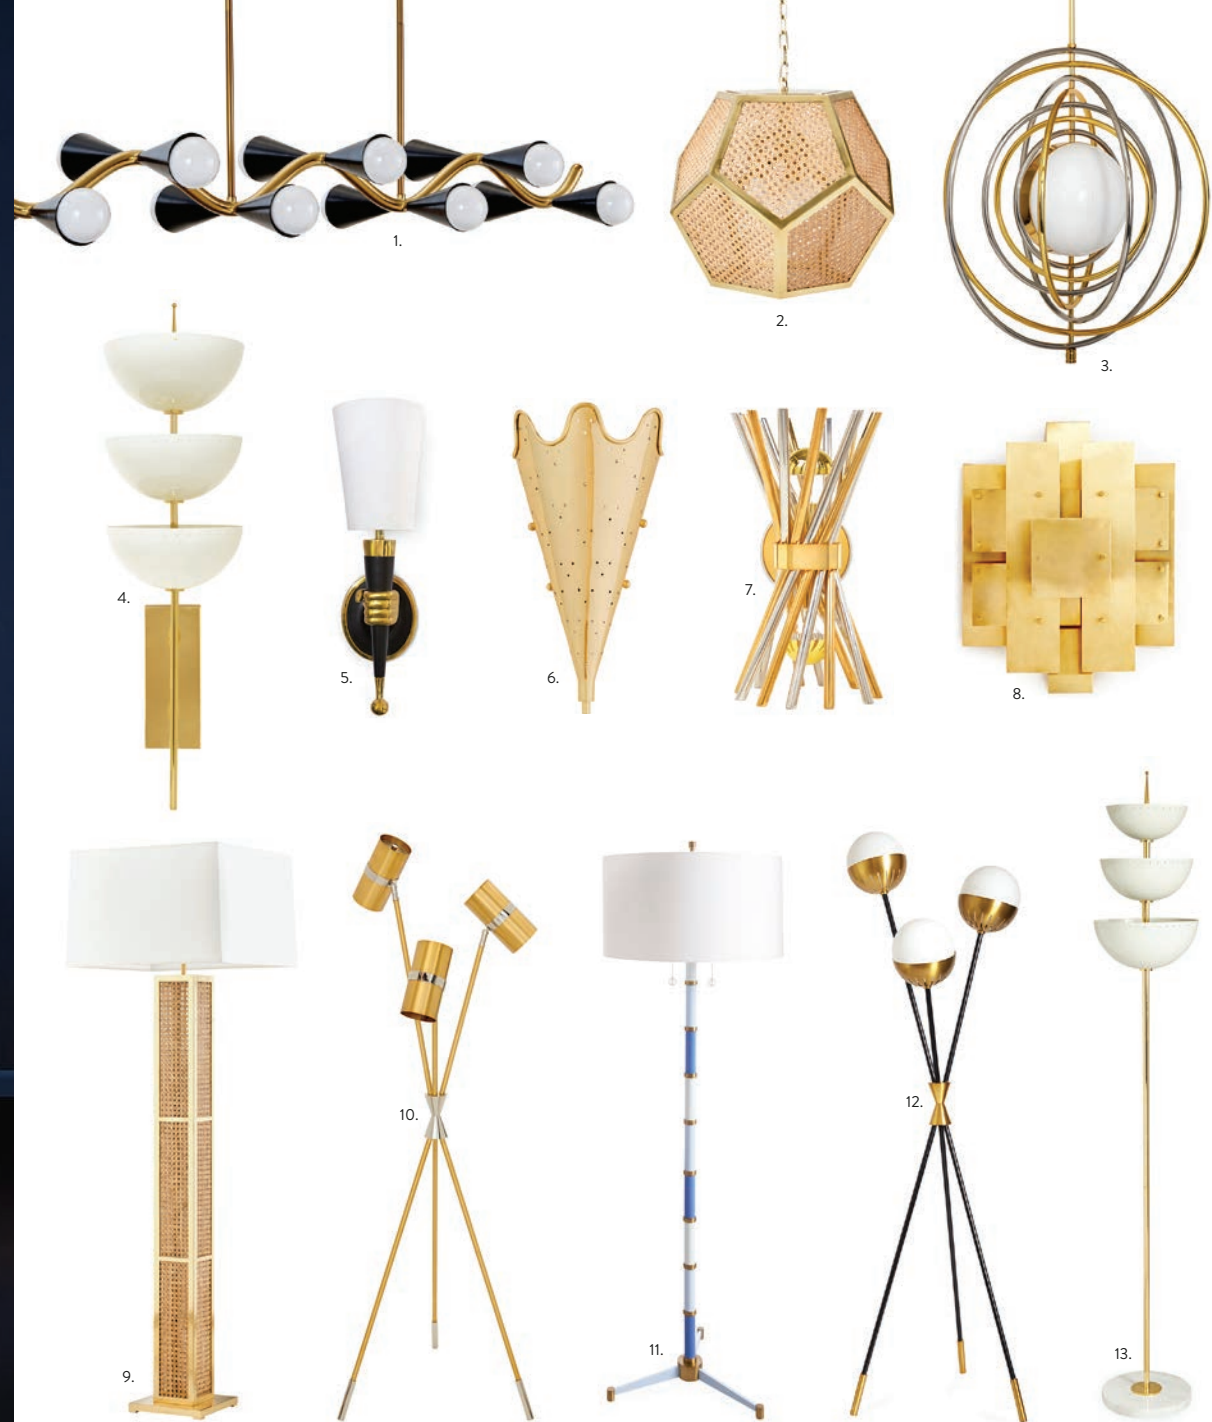

Legume
Table Lamp

Molecule
Table Lamp

Atlas Split
Table Lamp

Loop Tiled
Table Lamp

Prisma
Table Lamp

- 1. Caracas Wave Chandelier
- 2. Bellport Pendant
- 3. Electrum Kinetic Chandelier
- 4. Lisbon Sconce
- 5. Brass Hand Sconce, right facing
- 6. Brass Ripple Torchière Sconce
- 7. Electrum Sconce
- 8. Puzzle Sconce
- 9. Bellport Floor Lamp
- 10. Caracas Task Tripod Floor Lamp
- 11. Scala Floor Lamp
- 12. Caracas Tripod Floor Lamp
- 13. Lisbon Torchière