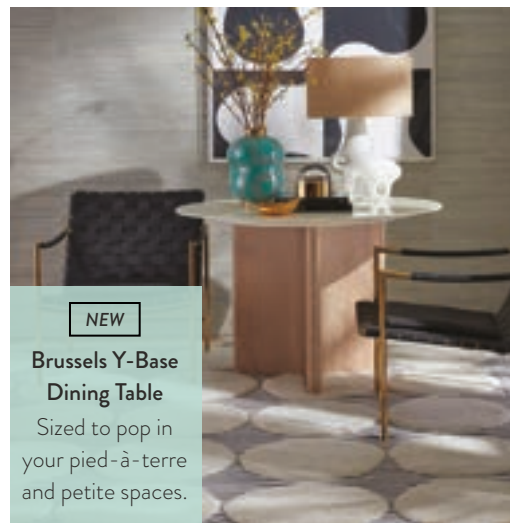

Ebonized Oak

Shown with a wire-brushed ebonized oak tabletop inset with sand-cast brass medallions.

NEW
Brussels Y-Base Dining Table
Sized to pop in your pied-à-terre and petite spaces.