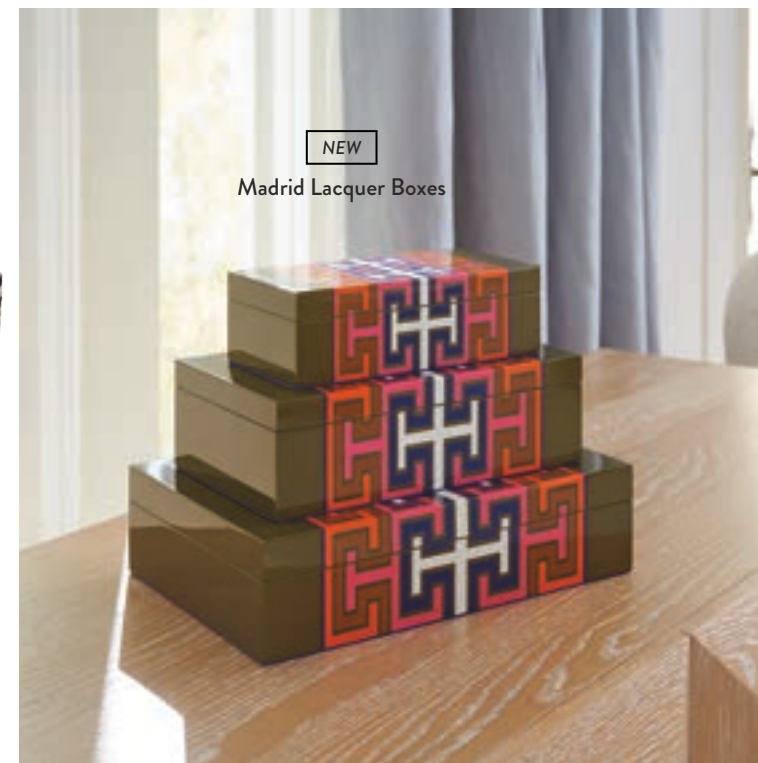

SHAPED PUZZLES

There's nothing square about our shaped puzzles. Featuring our signature motifs and packaged in chic and sturdy matte-finish boxes that sit stylishly on your cocktail table.

SCORE!

Parlor pastimes with makeovers so posh you'll never want to put them away. Glossy lacquer, glowing acrylic, brass and marble—our game sets score style points.

FINISHING TOUCHES

Whether you're stashing your treasures, stacking your stuff, or making a stand-alone statement, our hand-polished high-gloss lacquer boxes have you covered.

Sorrento Lacquer Boxes

Op Art Lacquer Boxes

Botanist Lacquer Boxes

NEW
Madrid Lacquer Boxes

1. Le Wink Lacquer Jewelry Box
2. Botanist Lacquer Jewelry Box
3. Lacquer Jewelry Box, white
4. Eden Lacquer Jewelry Box

JEWELRY BOXES

Featuring our signature brass hexagonal keyplate. Tasseled keys included.