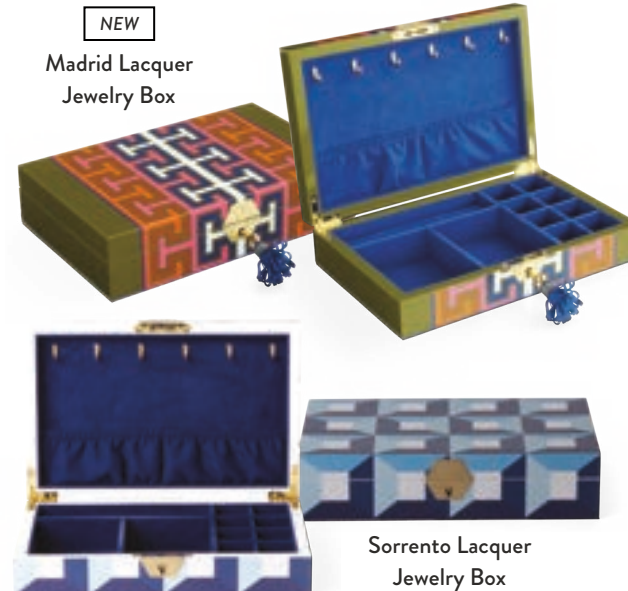

FINISHING TOUCHES

Whether you're stashing your treasures, stacking your stuff, or making a stand-alone statement, our hand-polished high-gloss lacquer boxes have you covered.

Sorrento Lacquer Boxes

Op Art Lacquer Boxes

Botanist Lacquer Boxes

NEW
Madrid Lacquer Boxes

1. Le Wink Lacquer Jewelry Box
2. Botanist Lacquer Jewelry Box
3. Lacquer Jewelry Box, white
4. Eden Lacquer Jewelry Box

JEWELRY BOXES

Featuring our signature brass hexagonal keyplate. Tasseled keys included.