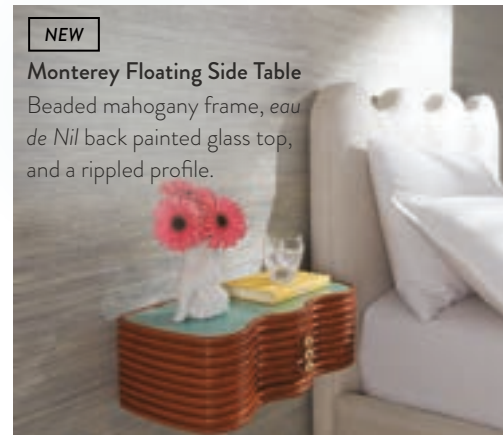

Ripple Dining Chair

Ripple Slipper Chair in Amalfi Surf linen

Brussels Buffet

A wave topped back doubles as an intuitive armrest when you turn to talk.

NEW

Monterey Floating Side Table

Beaded mahogany frame, *eau de Nil* back painted glass top, and a rippled profile.