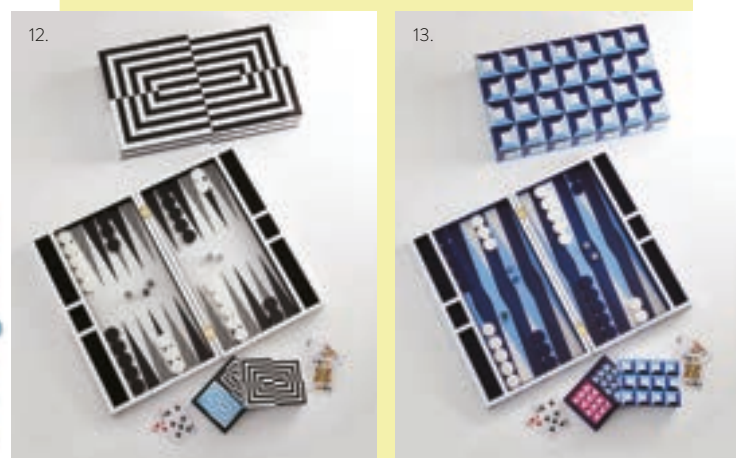

NEW
Accent Table Lamp

Lounge Chair
Featuring thick seat and back cushions for extra comfort. Perfect for collapsing into a reverie after a long day of jet set hijinks.

1. Leopard Backgammon Set
2. Scala Backgammon Set
3. Op Art Backgammon Set
4. Sorrento Backgammon Set
5. Botanist Backgammon Set
6. Acrylic Chess Set, black and white
7. Brass Tic-Tac-Toe Set
8. Acrylic Tic-Tac-Toe Set
9. Acrylic Chess Set, purple and blue
10. Botanist Backgammon & Lacquer Card Sets
11. Checkerboard Backgammon & Lacquer Card Sets
12. Op Art Backgammon & Lacquer Card Sets
13. Sorrento Backgammon & Lacquer Card Sets
14. Rainbow Hand Shaped Puzzle
15. Lips Shaped Puzzle
16. Petals Shaped Puzzle

SHAPED PUZZLES

There's nothing square about our shaped puzzles. Featuring our signature motifs and packaged in chic and sturdy matte-finish boxes that sit stylishly on your cocktail table.

SCORE!

Parlor pastimes with makeovers so posh you'll never want to put them away. Glossy lacquer, glowing acrylic, brass and marble—our game sets score style points.