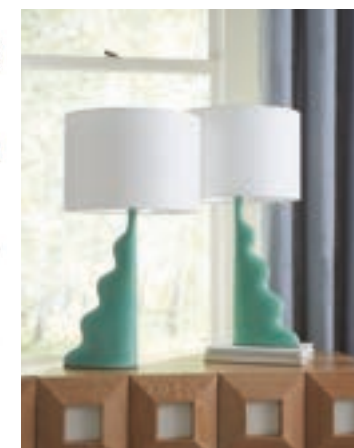

1.

2.

3.

NEW

1. Parrots Beach Towel
2. Tiger Beach Towel
3. Snake Beach Towel
4. Atlas Beach Towel
5. Scala Beach Towel
6. Arcade Beach Towel

GRAB A TOWEL

From white sand to infinity pool, find your place in the sun and look stylish doing it with our generously sized, ultra-absorbent beach towels.

4.

5.

6.

Off-season tip: stack them in the loo for a spot of color!

RIDE THE WAVE

Featuring simple, luxe, undulating edges, our Flow and Ripple collections cover every corner of the room in a wash of minimal modernism and airy surrealism.

NEW

Monterey Ripple Console

Solid mahogany treated to our signature ripple edge and inset with tempered glass. On three chunky ebonized and wire brushed oak legs.

A wave topped back doubles as an intuitive armrest when you turn to talk.

NEW

Monterey Floating Side Table

Beaded mahogany frame, *eau de Nil* back painted glass top, and a rippled profile.

NEW

Flow Table Lamps

Stoneware finished with a satin matte celadon glaze.