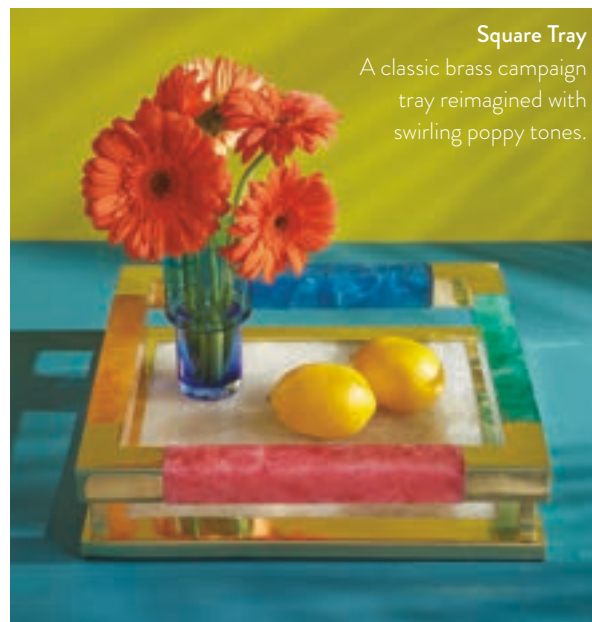

Disc Bowl

A classic brass campaign tray reimagined with swirling poppy tones.