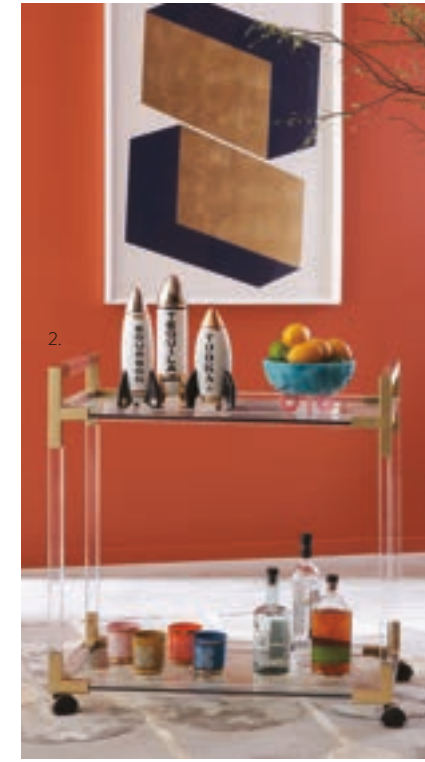

HAPPY HOUR, ANY HOUR

From porcelain decanters to gilded glassware, give your guests a cocktail hour to remember.

1. Ultramarine Bar Cart
2. Jacques Bar Cart
3. Jacques Round Bar Cart
4. Bond Bar Cart
5. Marseilles Coasters
6. Druggist Coasters
7. Eden Coasters
8. Fleur Coasters

9. Globo Tray
10. Canaan Tray
11. Mustique Square Tray
12. Ipanema Small Tray
13. Oslo Tray
14. Harlequin Eye Tray
15. Jacques Drinks Tray