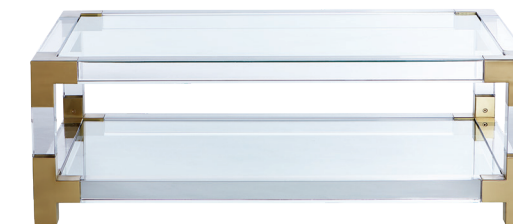

JACQUES GRAND COCKTAIL TABLE
Large in scale but light and airy. With a hardworking glass top and lower shelf.
$3,200