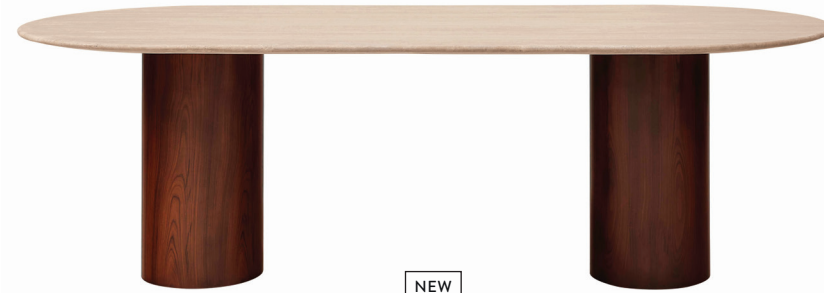

# DINING TABLES

Shop our full selection online and in stores.

**BOND DINING TABLE**

Pieced mappa wood on a polished nickel base with brass campaign corners. Seats up to ten with 20" leaf.

\$3,500

NEW

**TRAVERTINE CAPSULE DINING TABLE**

A capsule-shaped natural travertine top supported by a two-pedestal base crafted from rosewood. Seats up to eight.

\$5,500

**ALPHAVILLE DINING TABLE**

With a circular white Carrara marble top. The ideal complement to leggy dining chairs. Seats up to six.