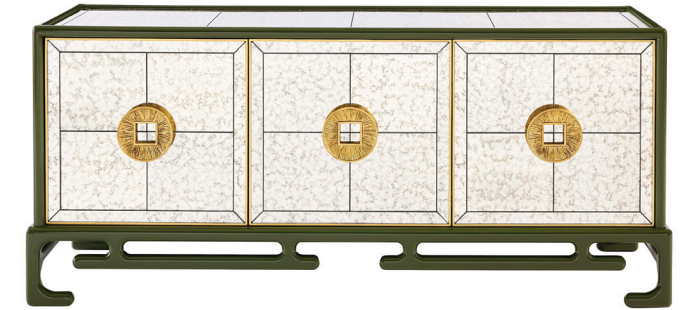

NEW BALDWIN CREDENZA | $5,800