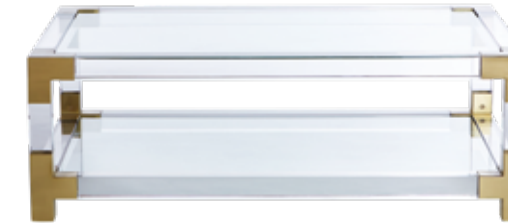

JACQUES GRAND COCKTAIL TABLE

Large in scale but light and airy. Crafted from luxe clear acrylic with brushed brass accents and a hardworking glass top and lower shelf.