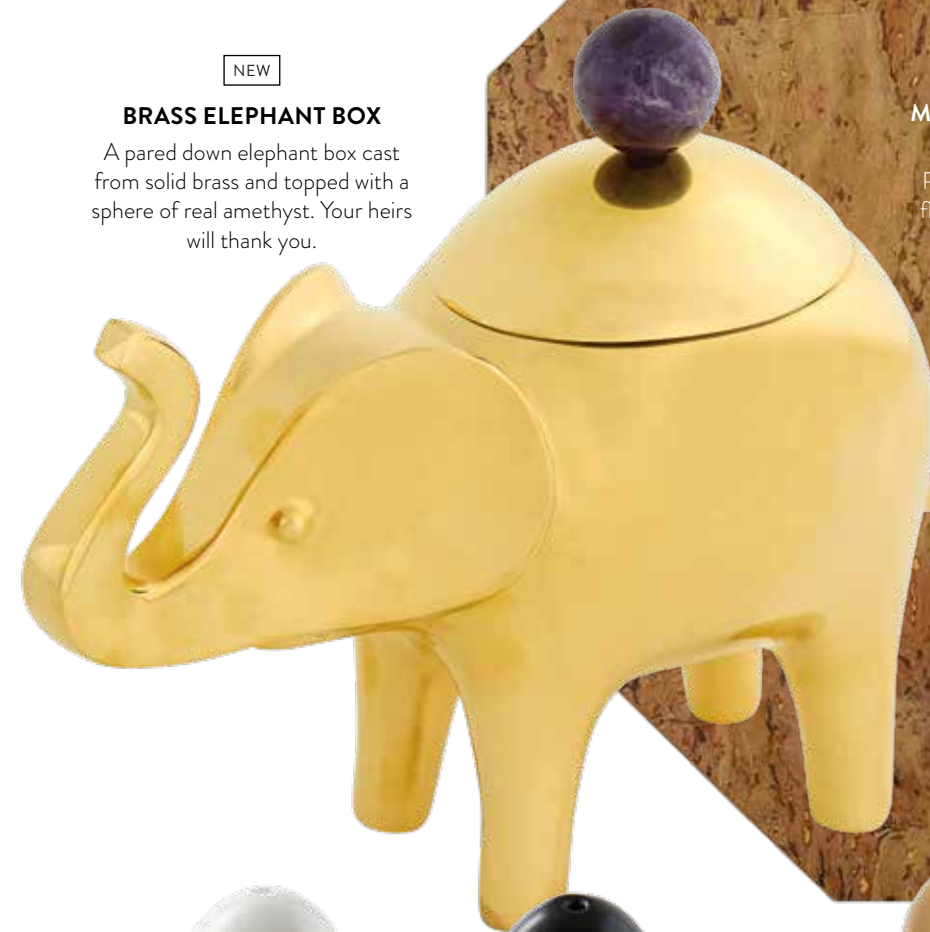

SOIRÉE EVERY DAY

Think of your dining table as the belle of the ball—top it with handcrafted candlesticks, vessels, and objets.

METALLIC CORK PLACEMAT SET | 1948 DINNERWARE | VERSAILLE GLASSWARE SET
MUSTIQUE BLACK & WHITE ICE BUCKET | MUSTIQUE BLACK & WHITE BARWARE SET
EYE BON BON TRAY | GENEVA BUTTER DISH | EYE CANDLE HOLDER | OP ART SERVING TRAYS | DACHSHUND SALT & PEPPER CELLARS | VIENNA FLATWARE SET

NEW

BRASS ELEPHANT BOX

A pared down elephant box cast from solid brass and topped with a sphere of real amethyst. Your heirs will thank you.

NEW

METALLIC CORK OCTAGON PLACEMAT SET

Real cork featuring shimmering flecks of gold that peek through naturally occurring inclusions.

NEW

GORILLA SALT & PEPPER SET DACHSHUND SALT & PEPPER CELLARS

Our pared down Menagerie animals make for dashing duos at the dinner party. Both crafted from matte porcelain.

NEW

EYE BON BON TRAY

A hand-sculpted homage to temptation featuring glimmering gold-lined trays for showcasing small bites.