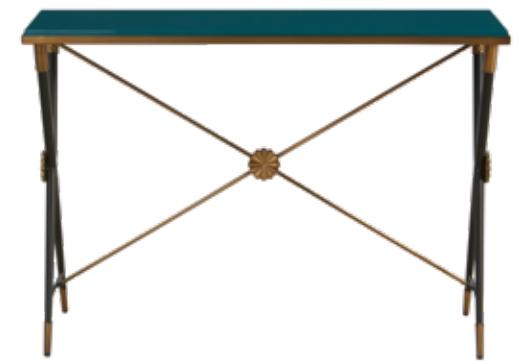

RIDER CONSOLE