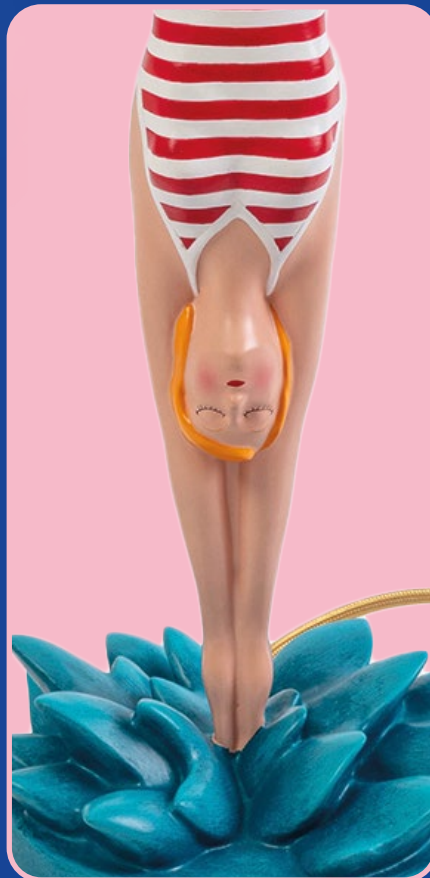

The Lady Diver lamp is inspired by the famous tattoo of the 1940s diver. The tattoo, which has always been a two-dimensional decoration, now becomes a three-dimensional object. From the combination of the designer's professional and educational background comes an interesting lamp that combines timeless aesthetics and everyday functionality for a product with a highly visual and functional character.

tech info

TABLE LAMP IN RESIN "DIVER lamp"

RED _14936 / 14936UK

YELLOW _14937 / 14937UK

cm. 95.00 × 25.00 × 25.00 ≈ |

37.40" × 9.84" × 9.84" ≈

390€ 360£ 324,99€^{ex vat}

221 – 240 V ~ 50 Hz E14 LED 1x Max 6W/

2400 K / 500 Lumen / BULB INCLUDED

LED BULB REPLACE 14865L / 14865LUS

10€ 11£ 16$ 8,33€^{ex vat}