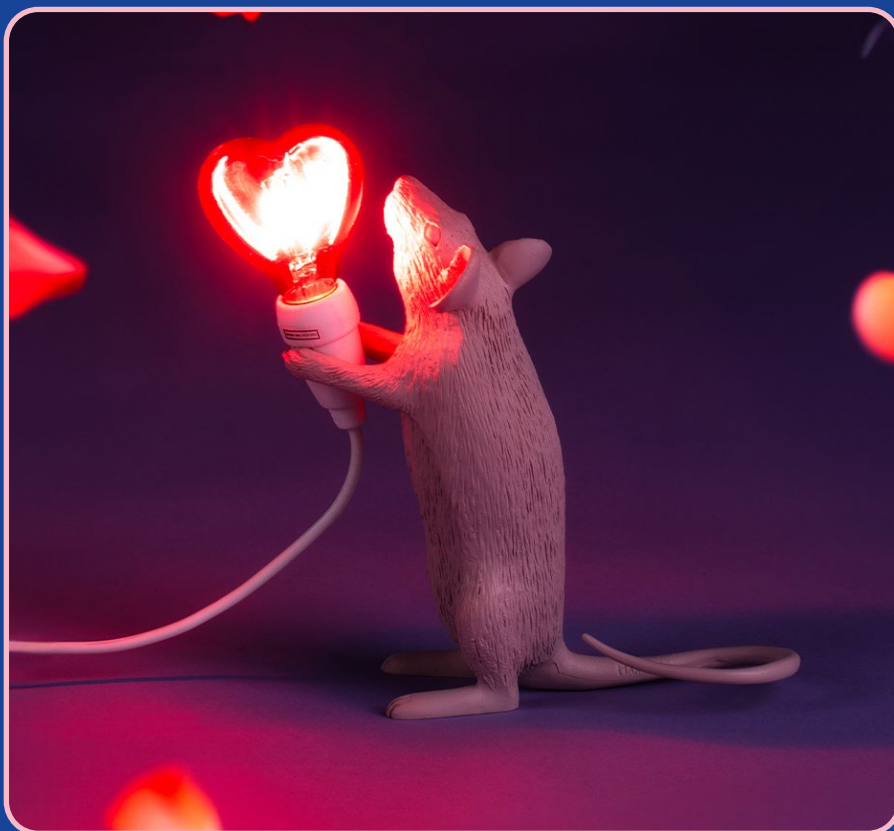

MOUSE LAMPS

48

VALENTINE

MOUSE LAMP LOVE EDITION USB
15220SV / 15220SVUK / 15220SVEX
cm. 6 × 13,3 × 14,5 ≈
2.36" × 5.24" × 5.71" ≈
100€ 90£ 83,33€^{ex vat}
EX: 103€ 98£ 173$ 85,83€^{ex vat}

LOVE EDITION LAMP BULB_15220LSV
21€ 20£ 30$ 17,50€^{ex vat}