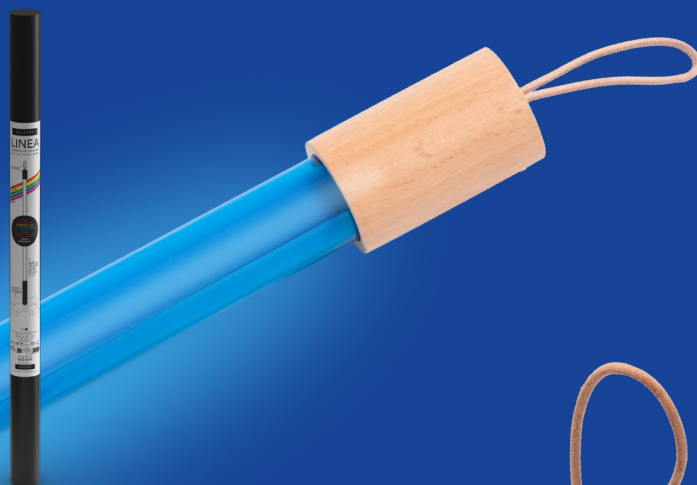

LINEA

88

design:

Selab

Glass

Plastic

Wood

tech info