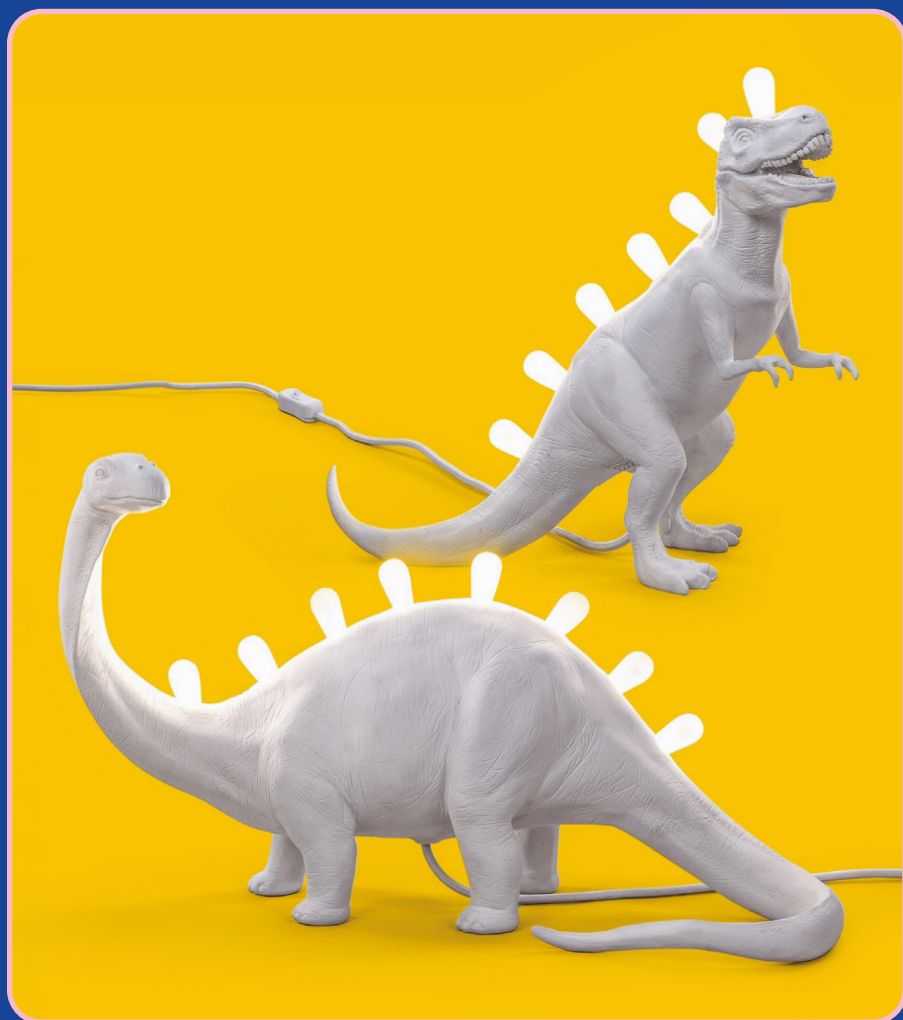

A Brontosaurus and a Tyrannosaurus white resin lamps designed by Marcantonio to shed a warm light on your own Mesozoic corner and make your archeologist's dream come true!

tech info

BRONTO_14762

Size: cm. 49 × 17 h.31

19,2" x 6,6" h.12,2" ≈

295€ 275£ 245,82€^{ex vat}

T-REX_14763

Size: cm. 39 × 13 h. 33,5 ≈

15,3" x 5,1" x 13,1" ≈

€ 255 235£ 212,49€^{ex vat}

JURASSIC BULB _14762L

5€ 5£ 4,17€^{ex vat}

LED - 0,2 W - 7xE14 2200 K - 5 V