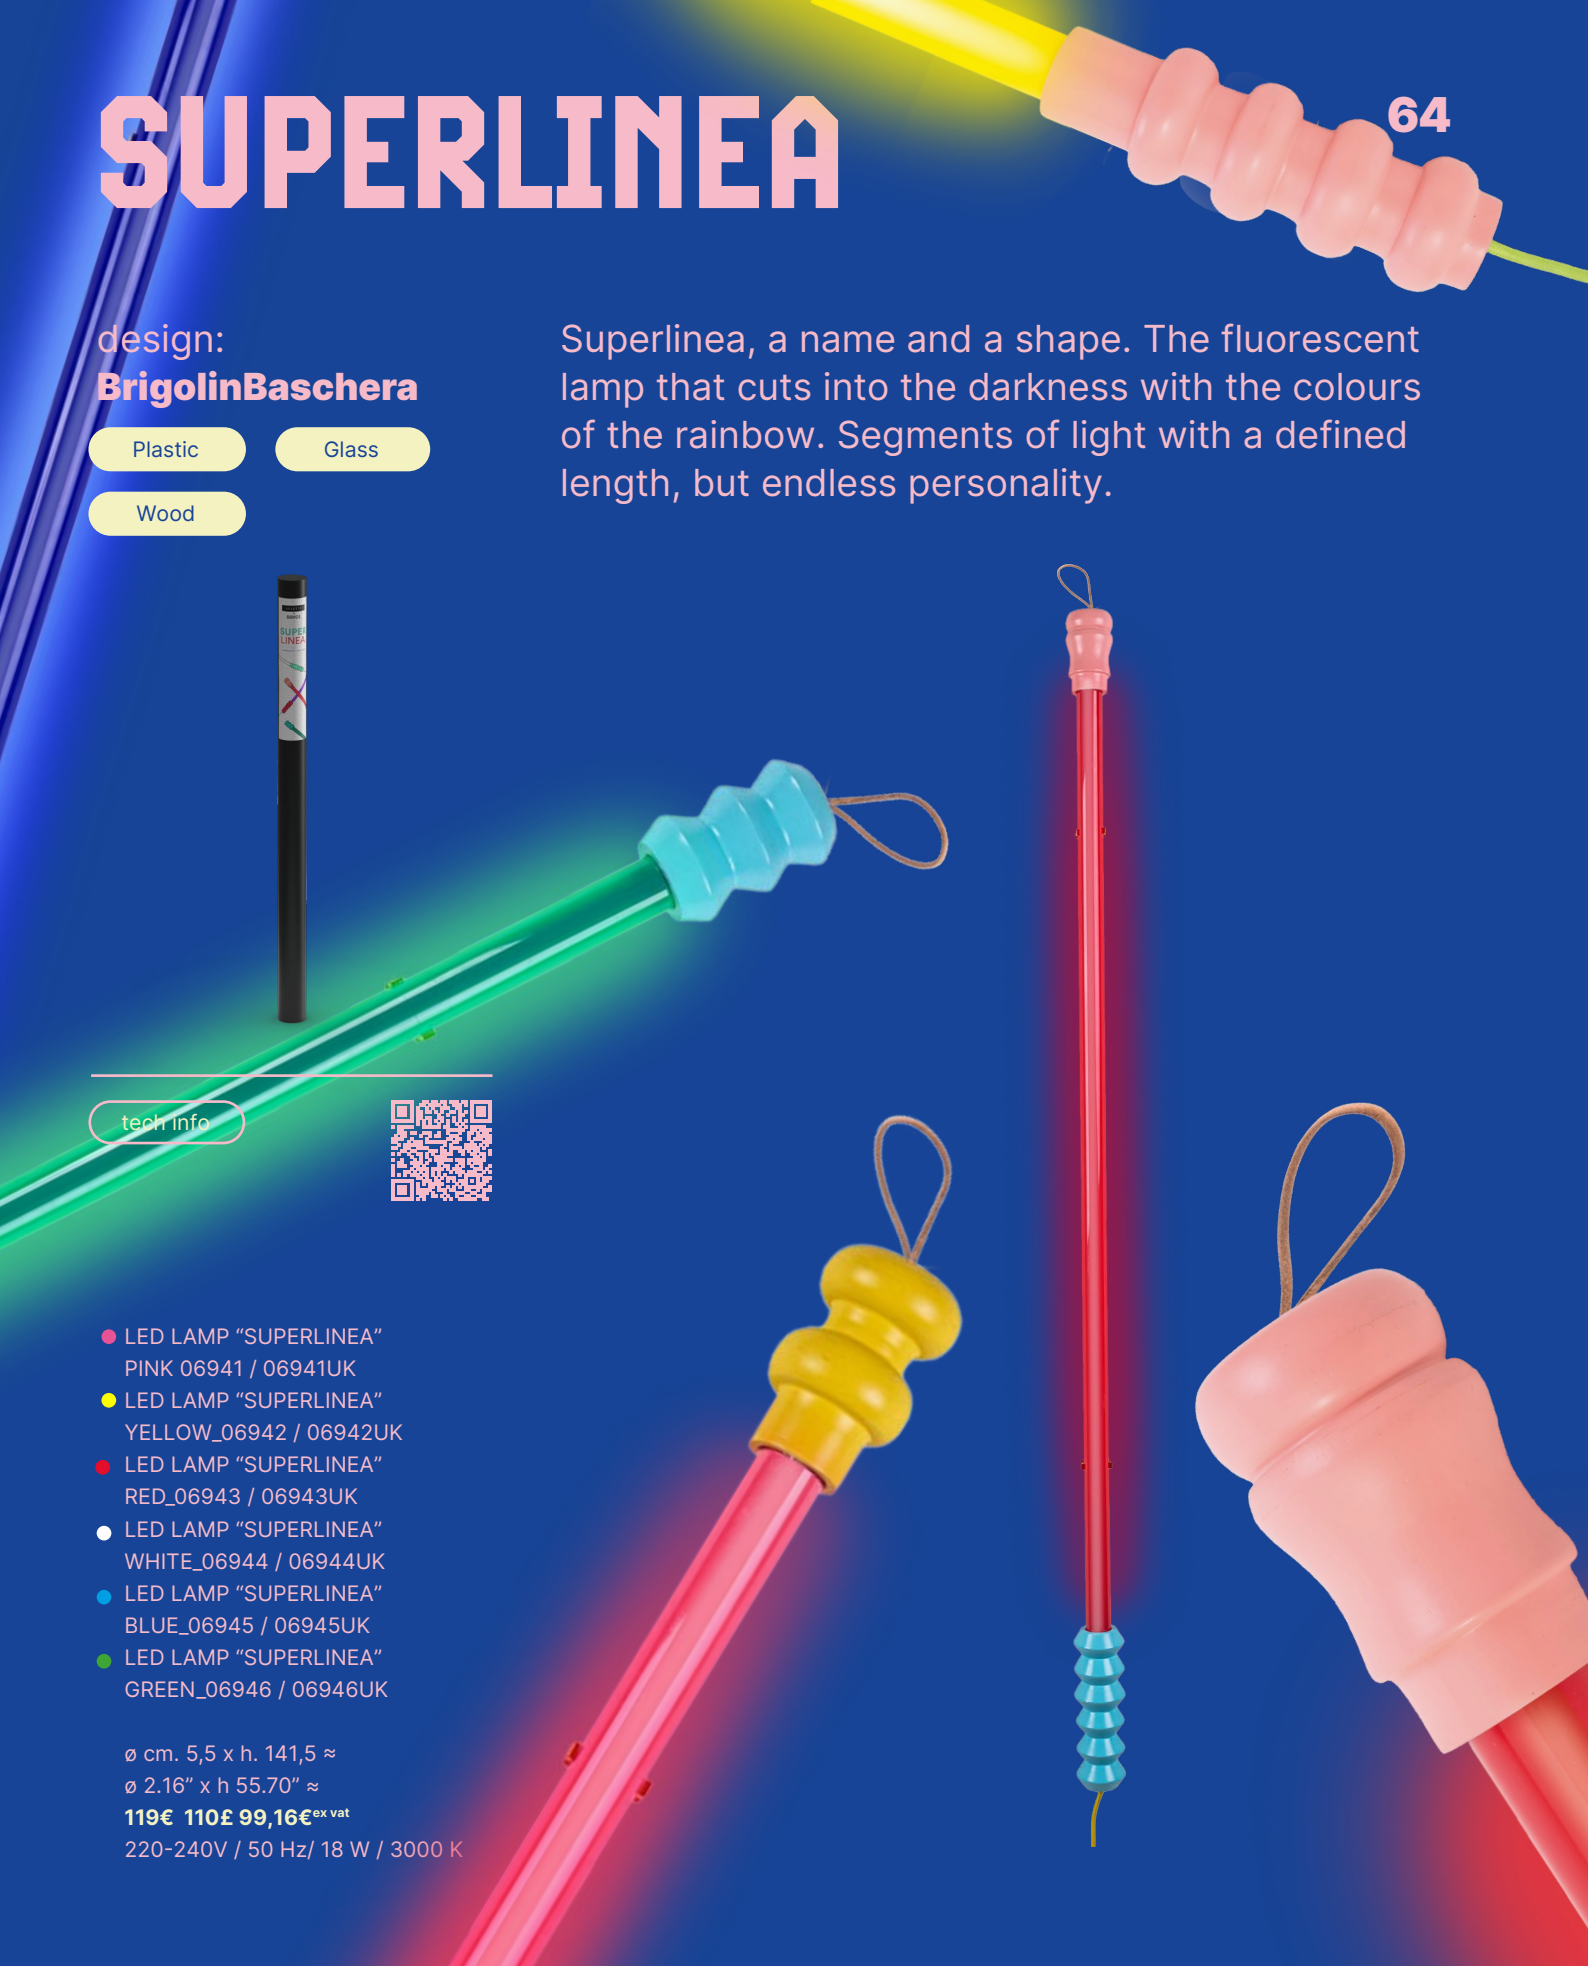

SUPERLINEA

64

design:

BrigolinBaschera

Plastic

Glass

Wood

Superlinea, a name and a shape. The fluorescent lamp that cuts into the darkness with the colours of the rainbow. Segments of light with a defined length, but endless personality.

tech info

- LED LAMP "SUPERLINEA" PINK 06941 / 06941UK
- LED LAMP "SUPERLINEA" YELLOW_06942 / 06942UK
- LED LAMP "SUPERLINEA" RED_06943 / 06943UK
- LED LAMP "SUPERLINEA" WHITE_06944 / 06944UK
- LED LAMP "SUPERLINEA" BLUE_06945 / 06945UK
- LED LAMP "SUPERLINEA" GREEN_06946 / 06946UK

ø cm. 5,5 x h. 141,5 ≈
ø 2.16" x h 55.70" ≈

119€ 110£ 99,16€^{ex vat}

220-240V / 50 Hz/ 18 W / 3000 K