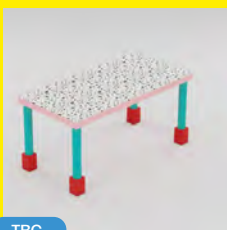

TBC  
CHAIR B

TBC  
CHAIR D

TBC  
CABINET B

TBC  
CABINET C

TBC  
TABLE B

830€ 760£ 1190\$

TALL  
cm. 90x185

art. 17165