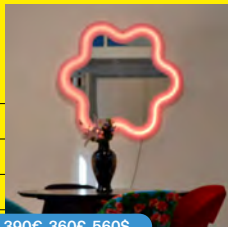

SUPERCURVE MIRRORS ②

13

390€ 360£ 560$

FLOWER TINY
cm. 85,5x77,5

art. 17164