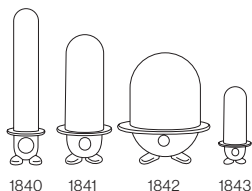

A/25 L 27 x H 28 cm

**Smalti colorati e
dettaglio in metallo
prezioso/**Coloured
glazed and precious
metals details

€ 430,00

**Metalli preziosi
dettaglio in smalto
colorato/** Precious
metal glossy and colored
glossy glazes details

€ 660,00

Design
Matteo Bianchi

MR.JAMES

Scultura-contenitore/

Sculpture-container
1842 L 21 x H 27 cm

**Smalti colorati e
dettaglio in metallo
prezioso/**Coloured
glazed and precious
metals details

€ 299,00

Scultura/Sculpture
1841 L 14 x H 33 cm

€ 199,00

Scultura/Sculpture
1840 L 10 x H 40 cm

€ 194,00

Scultura/Sculpture
1843 L 7,5 x H 16 cm

€ 99,00

VASSILY

Vaso scultura/