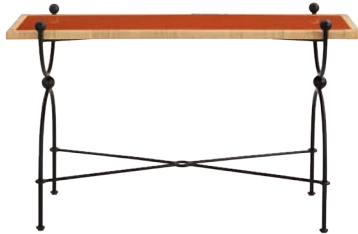

MONTEREY RIPPLE CONSOLE

TALITHA WATERFALL CONSOLE

CHANNING DESK

GLOBO FRETWORK CONSOLE

WELLINGTON CONSOLE

DELPHINE DESK

CUBIST CONSOLE
\$3,400

RIVIERA WATERFALL CONSOLE