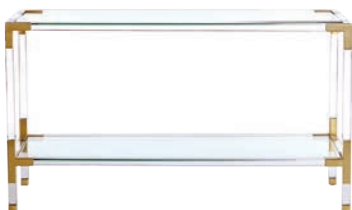

JACQUES CONSOLE