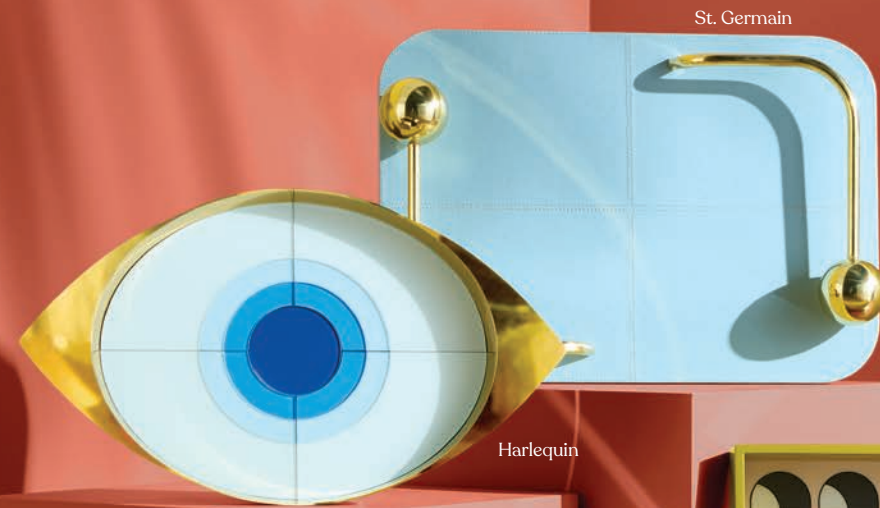

St. Germain

Harlequin

At Your Service!

For serving cocktails, corralling spirits, or giving a bench some tablespace, our très chic trays are your evening's hardworking heroes.

Globo