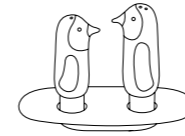

SALT AND PEPPER

Sale e pepe/Salt and pepper
A-H63 L16 x 7,5 x H12 cm

€197,00