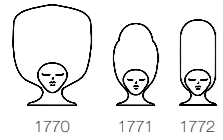

Design
Pepa Reverter

SISTERS MADAGASCAR