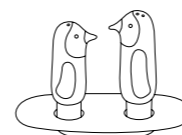

SALT AND PEPPER

Sale e pepe/Salt and pepper
A-H63 L 16 x 7,5 x H 12 cm

€ 197,00